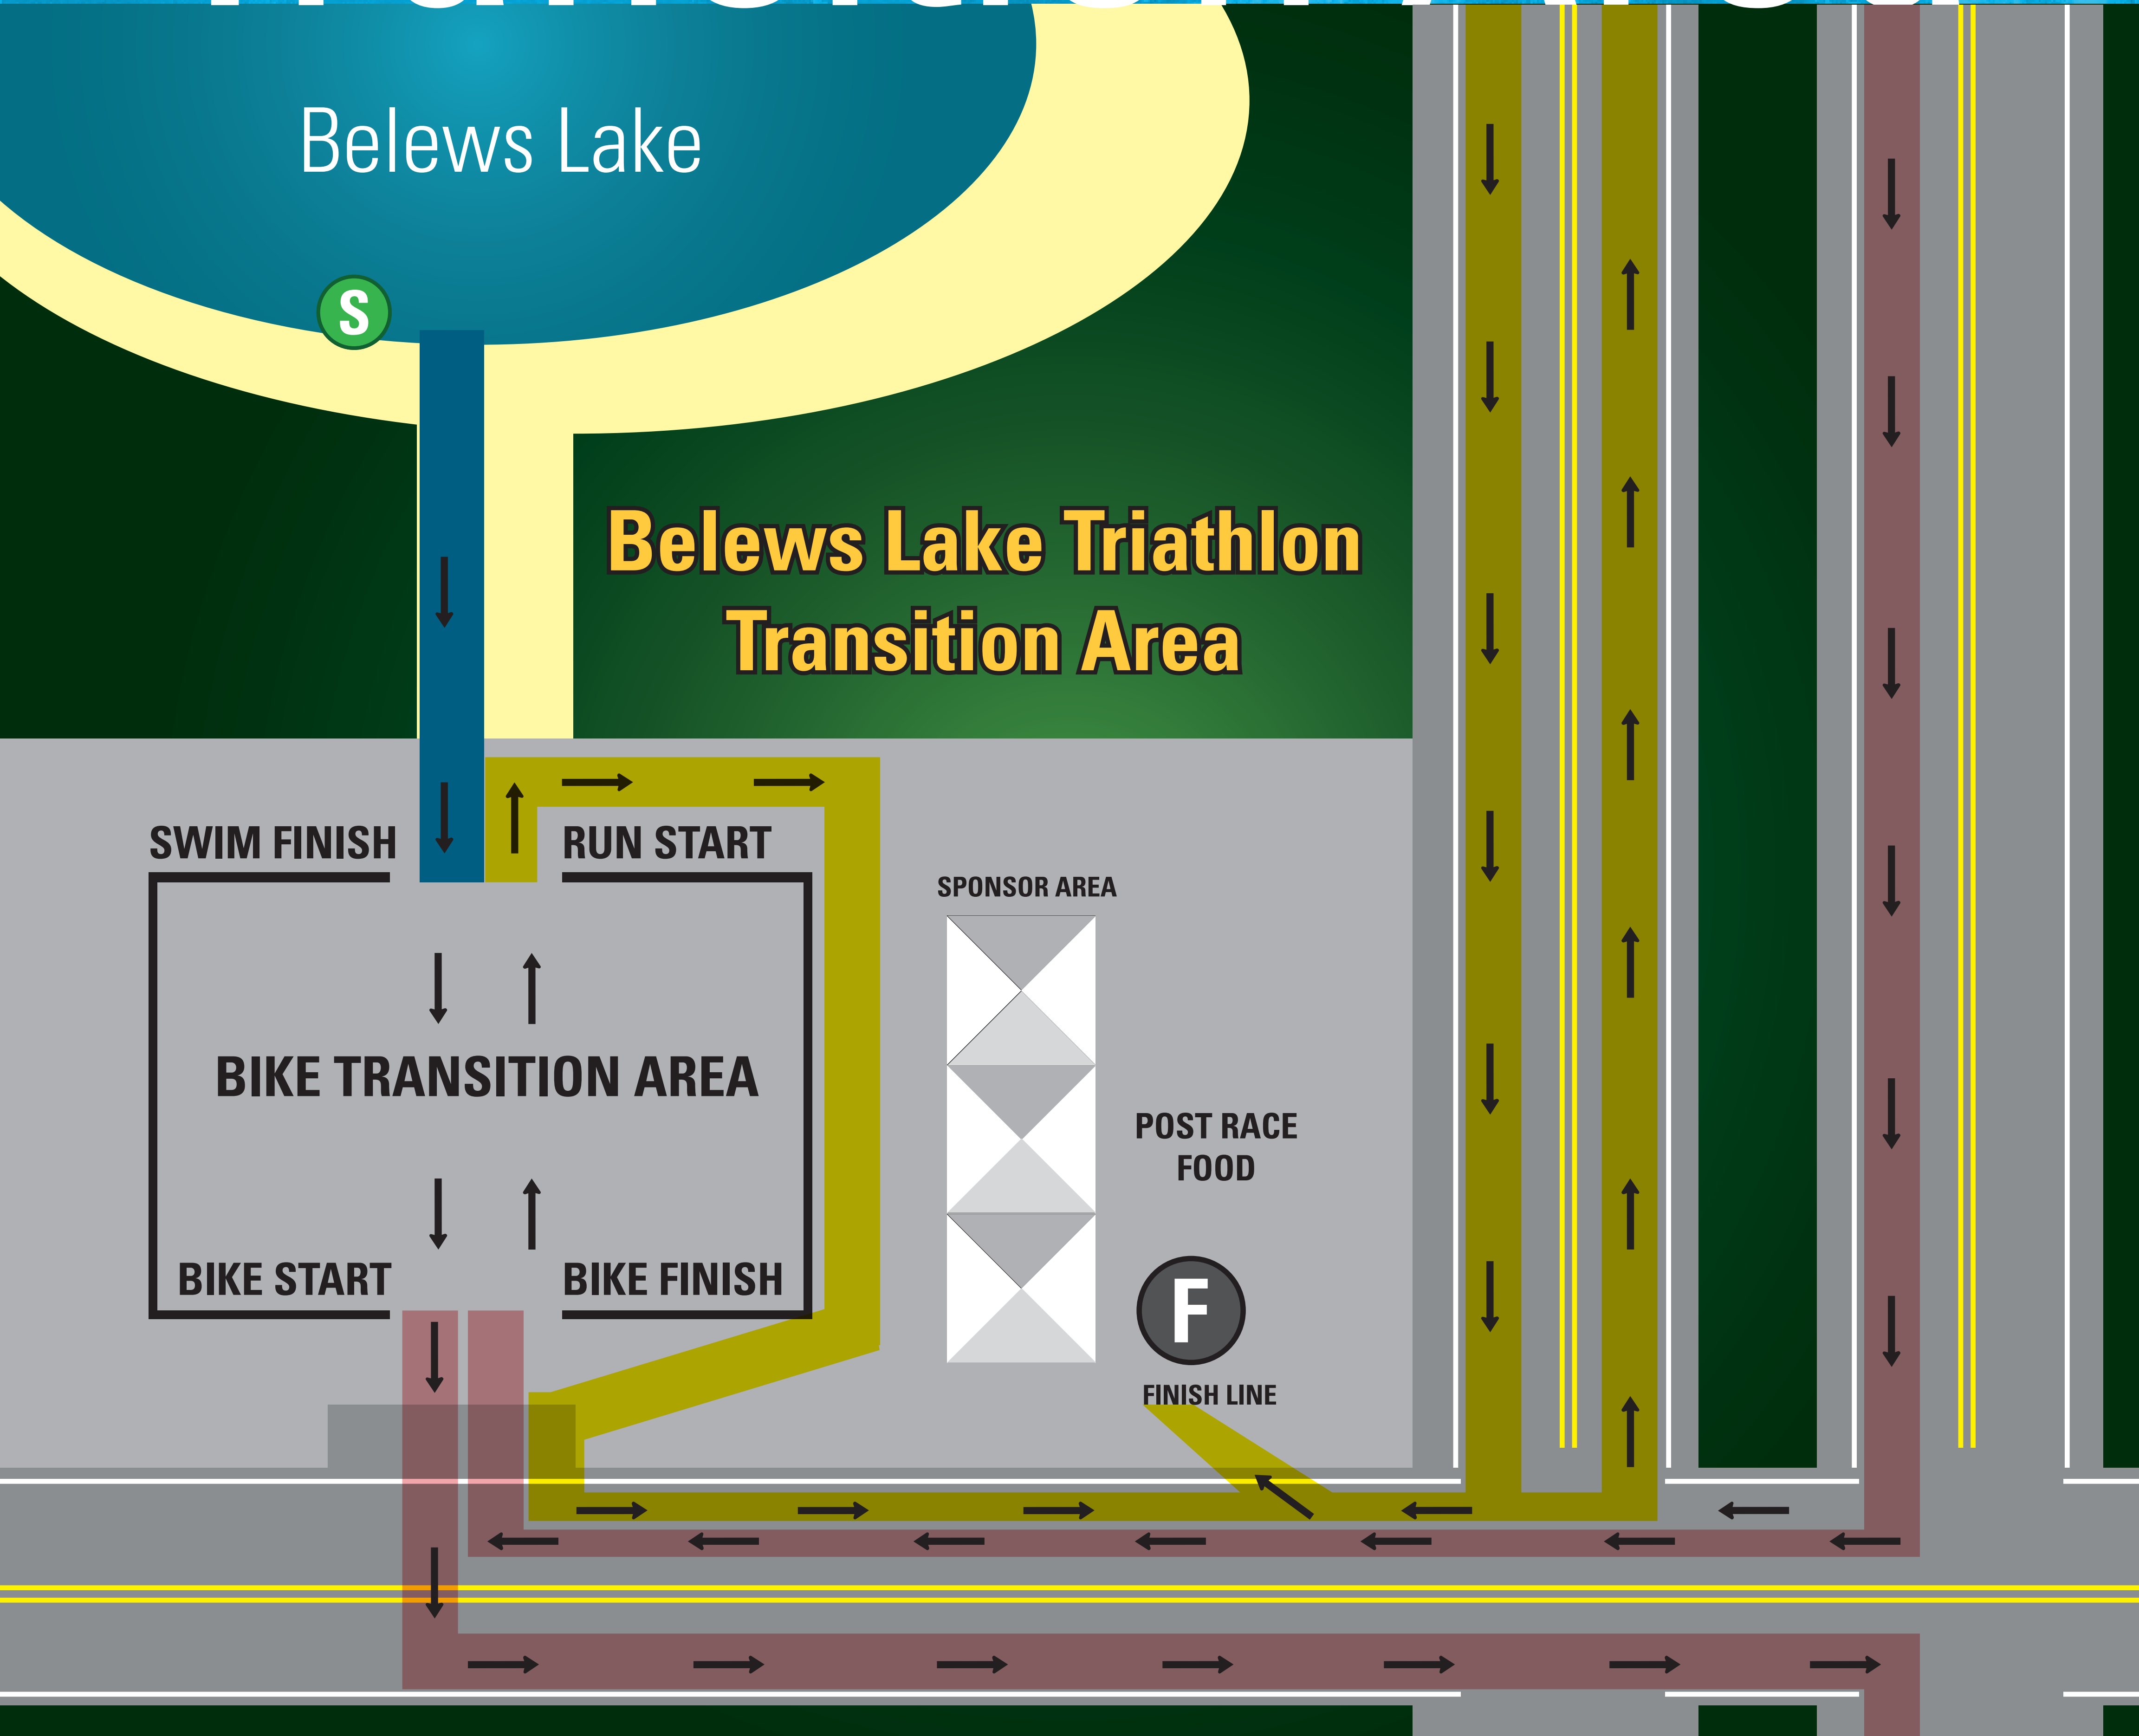

Swim Course

**Belews Lake Triathlon
750 Meter Swim**

Transition Area

Carolina Marina

NC-1176

-  **START**
-  **FINISH**
-  **LAKE**
-  **DIRECTION**

Bike Course

Range Totals: Distance: 14.5 mi Elev Gain/Loss: 576ft, -571ft Max Slope: 9.5%, -8.8% Avg Slope: 1.4%, -1.4%

S START **F** FINISH **RIVERS/LAKES** **TRANSITION AREA** **RACE DIRECTION** **BIKE**

Run Course

Range Totals: Distance: 3.11 mi Elev Gain/Loss: 247ft, -206ft Max Slope: 13.9%, -7.7% Avg Slope: 2.7%, -2.7%

- S** START **F** FINISH **RIVERS/LAKES** **TRANSITION AREA** **RUN-OUT** **RUN-BACK**
- T** TURN-AROUND

Transition Area

- S** START
- F** FINISH
- POOL**
- DIRECTION**
- RUN**
- BIKE**
- SWIM EXIT TO TRANSITION**