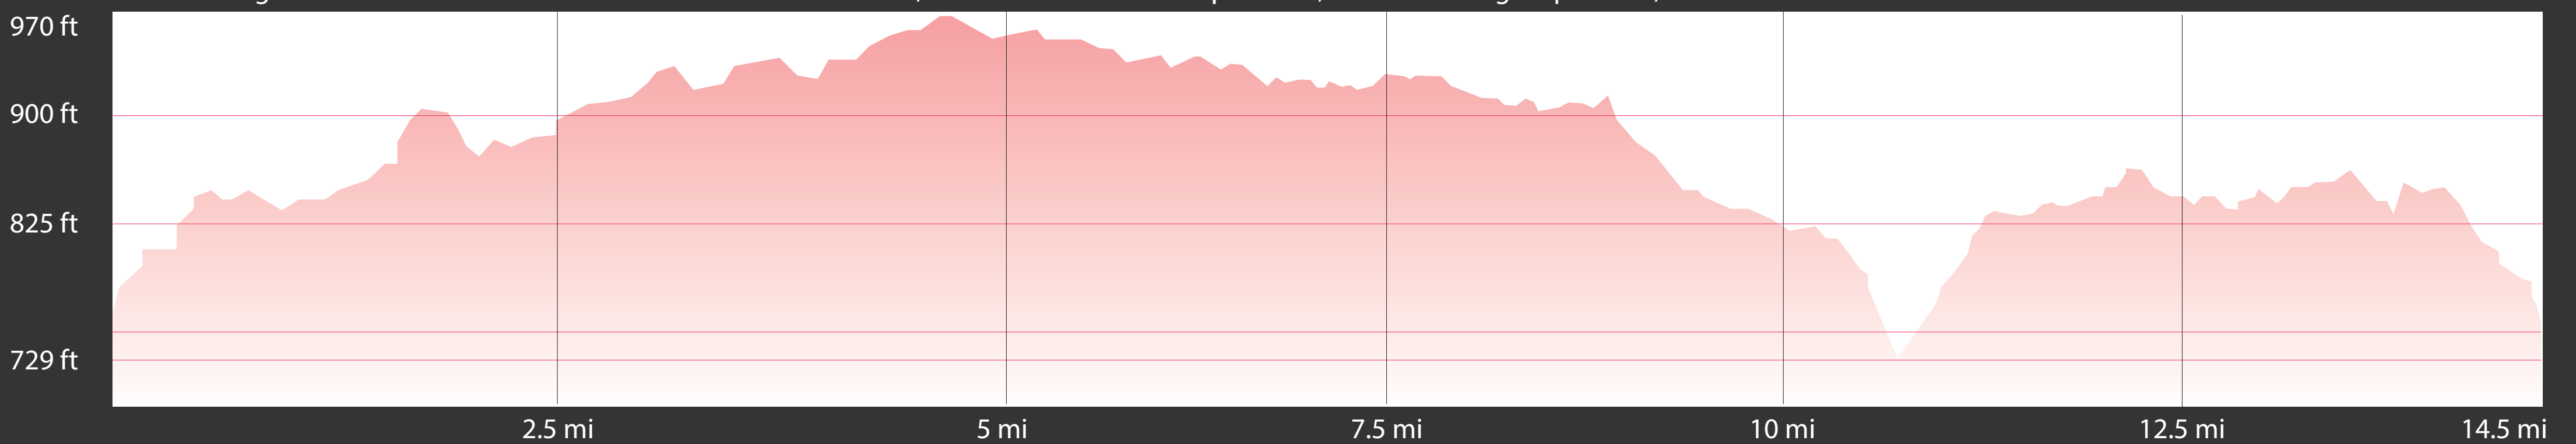

Swim Course

**Belews Lake Triathlon
750 Meter Swim**

Transition Area

Carolina Marina

NC-1176

-  **START**
-  **FINISH**
-  **LAKE**
-  **DIRECTION**

Bike Course

Range Totals: Distance: 14.5 mi Elev Gain/Loss: 576ft, -571ft Max Slope: 9.5%, -8.8% Avg Slope: 1.4%, -1.4%

S START **F** FINISH **RIVERS/LAKES** **TRANSITION AREA** **RACE DIRECTION** **BIKE**

Run Course

Range Totals: Distance: 3.11 mi Elev Gain/Loss: 247ft, -206ft Max Slope: 13.9%, -7.7% Avg Slope: 2.7%, -2.7%

- S** START **F** FINISH **RIVERS/LAKES** **TRANSITION AREA** **RUN-OUT** **RUN-BACK**
- T** TURN-AROUND

Transition Area

- S** START
- F** FINISH
- POOL**
- DIRECTION**
- RUN**
- BIKE**
- SWIM EXIT TO TRANSITION**