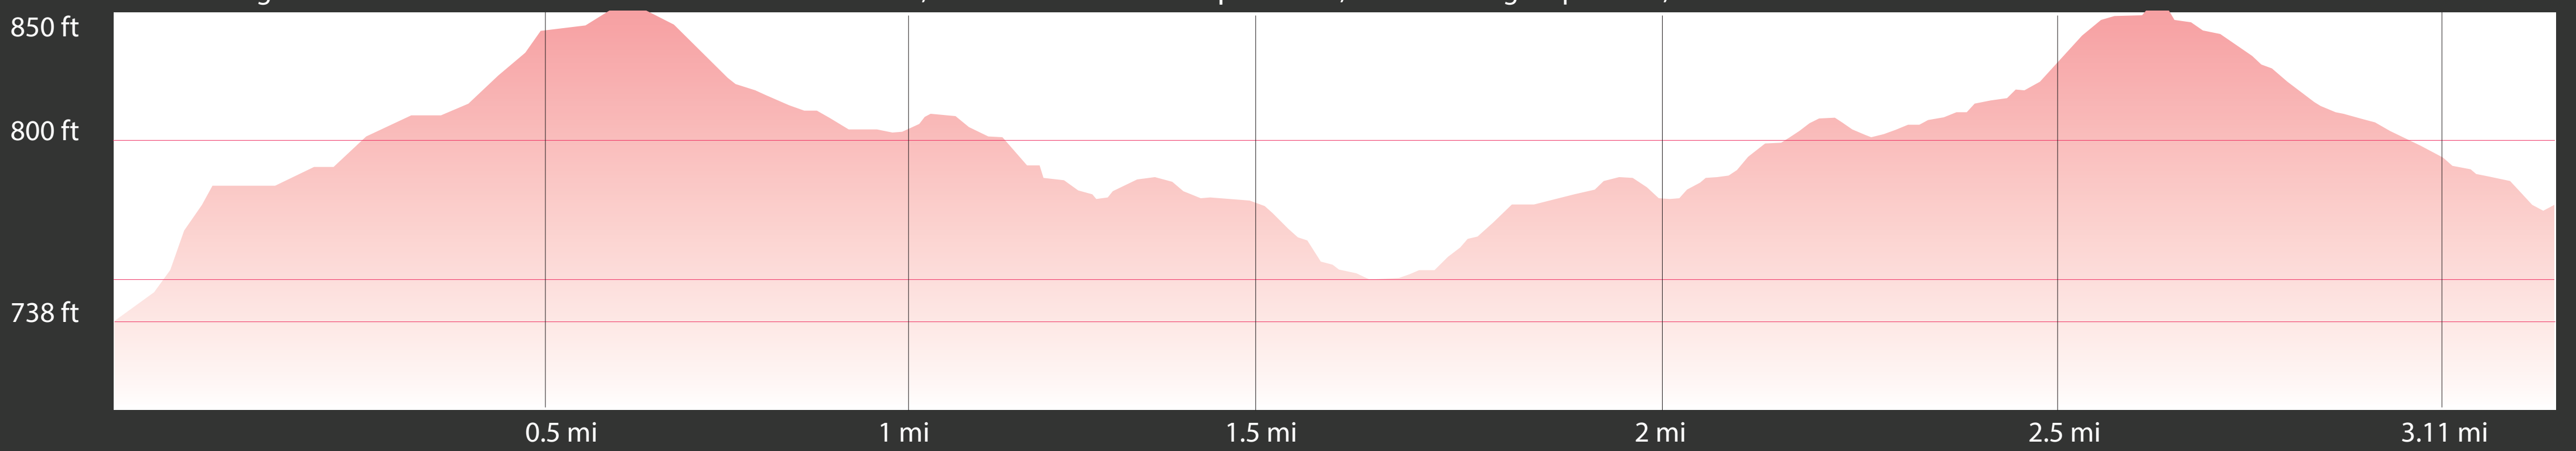

Swim Course

**Belews Lake Triathlon
750 Meter Swim**

Transition Area

Carolina Marina

NC-1176

-  **START**
-  **FINISH**
-  **LAKE**
-  **DIRECTION**

Bike Course

Range Totals: Distance: 14.5 mi Elev Gain/Loss: 576ft, -571ft Max Slope: 9.5%, -8.8% Avg Slope: 1.4%, -1.4%

S START **F** FINISH **RIVERS/LAKES** **TRANSITION AREA** **RACE DIRECTION** **BIKE**

Run Course

Range Totals: Distance: 3.11 mi Elev Gain/Loss: 247ft, -206ft Max Slope: 13.9%, -7.7% Avg Slope: 2.7%, -2.7%

- S** START **F** FINISH **RIVERS/LAKES** **TRANSITION AREA** **RUN-OUT** **RUN-BACK**
- T** TURN-AROUND

Transition Area

- S** START
- F** FINISH
- POOL**
- DIRECTION**
- RUN**
- BIKE**
- SWIM EXIT TO TRANSITION**