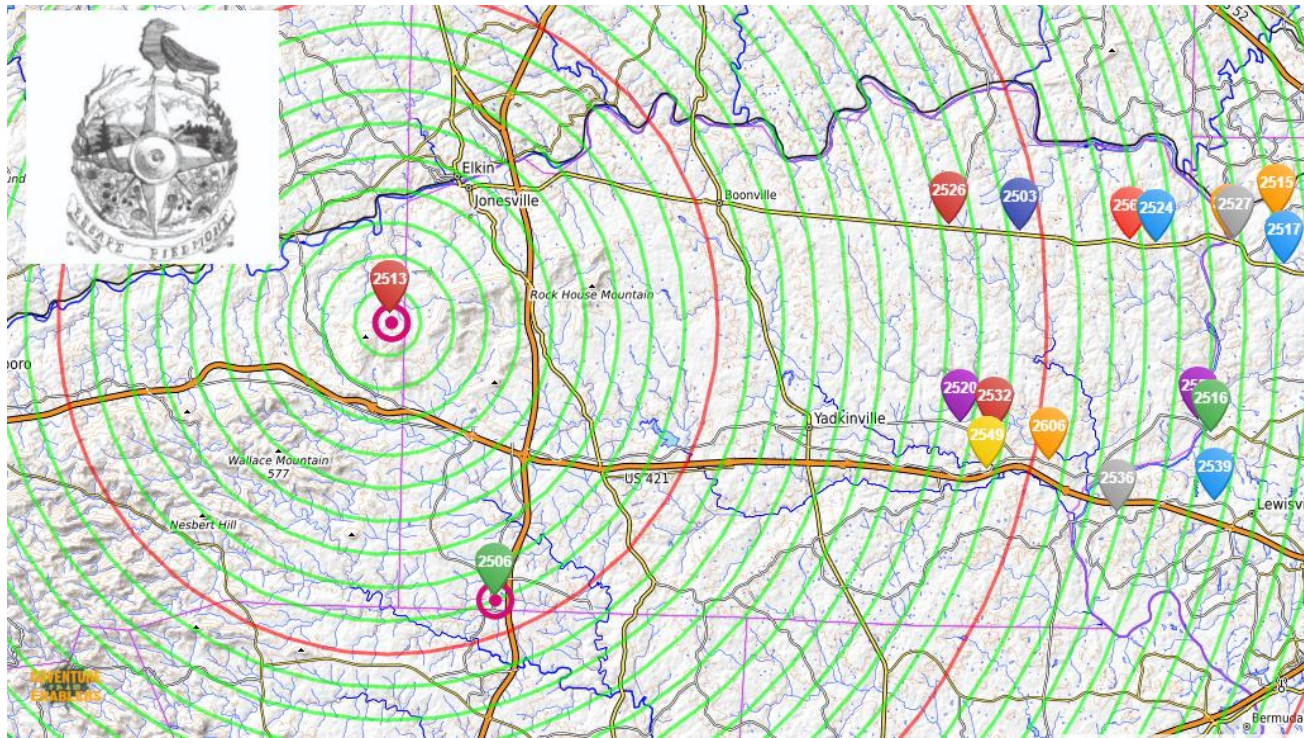

Locations at the 6 Hour Mark (2513 is the Starting line)

Locations at the 6 Hour Mark (2513 is the Starting line)