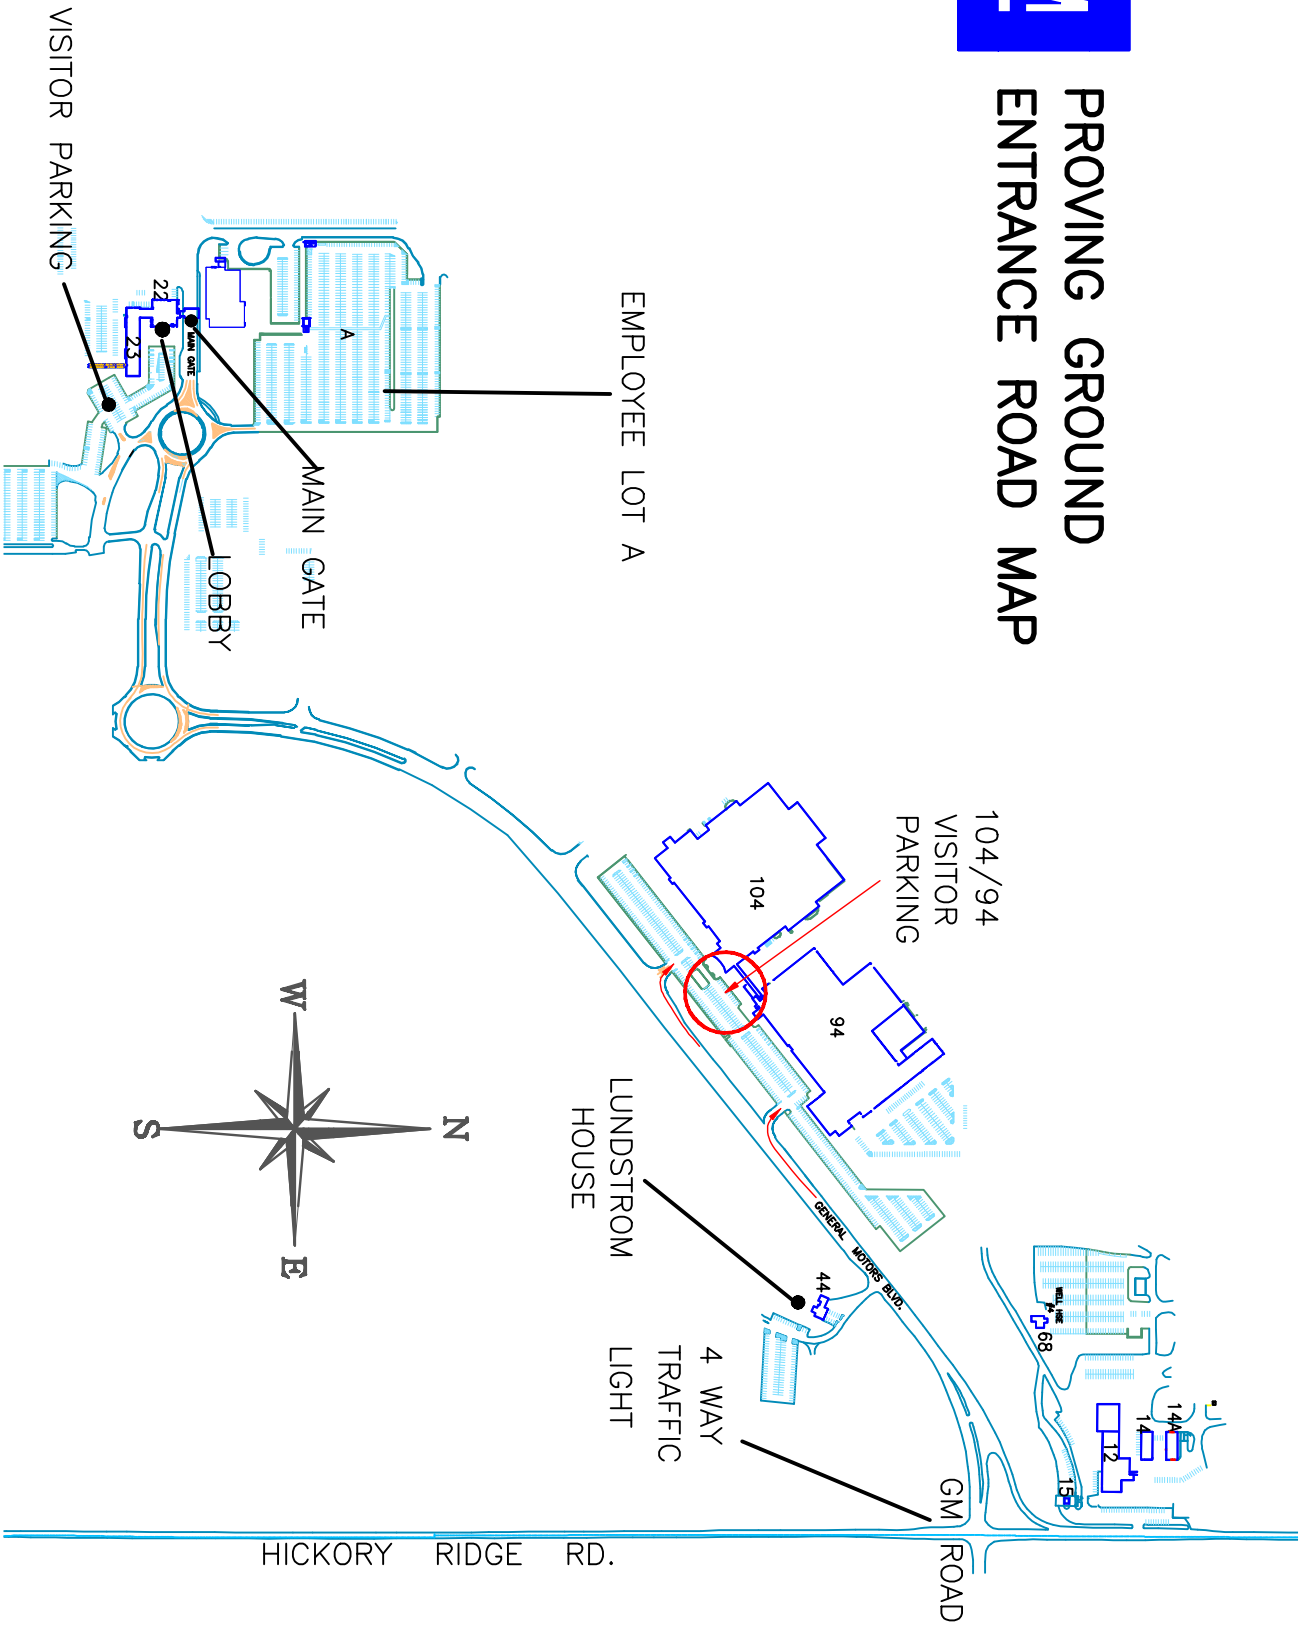

# PROVING GROUND ENTRANCE ROAD MAP

EMPLOYEE LOT A

MAIN GATE

LOBBY

VISITOR PARKING

104/94  
VISITOR  
PARKING

104

94

LUNDSTROM  
HOUSE

4 WAY  
TRAFFIC  
LIGHT

GM  
ROAD

HICKORY RIDGE RD.